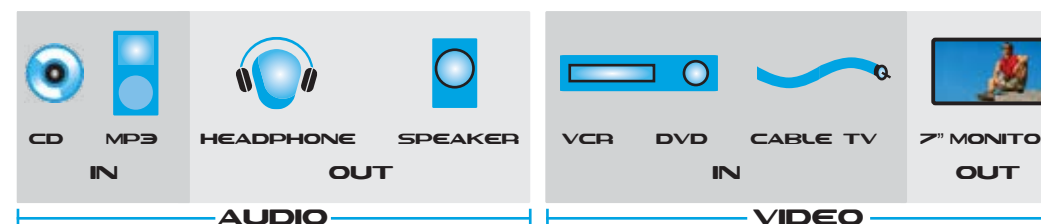

TEKK
ONE

FOLDING

Folding and unfolding a treadmill has never been easier. With the EZ Drop Folding System, just release the locking mechanism, gently pull back and let the treadmill go. The EZ Drop system does the rest.

EXTRA STABILITY

The unique isolated frame folding system separates the console and console masts from the main treadmill frame allowing the console to remain stable while in use.

INTUITIVE CONSOLES

TEKK consoles allow you to quickly and easily get your workout started.

**INTERACTIVE
AUDIO AND VIDEO
TECHNOLOGY**

7" FLAT PANEL LCD DISPLAY

TEKK
TWOⁱ

MOTIVATION

Enjoy the stunning picture quality of the integrated 7" flat panel LCD display and the high quality sound as you enjoy working out on your TEKK2i treadmill.

The TEKK2i electronics support MP3 players, Digital Video with Integrated A/V Input jacks on the back of the display console and cable or television with the built in cable jacks on the bottom of the frame.

PERFORMANCE

The TEKK2i includes a 2.5 hp Continuous Duty Motor, 20" by 56" running surface, and 2" precision ground tapered rollers to ensure the performance you need to meet the most demanding workouts.

RUN SEE HEAR

RUN SEE HEAR